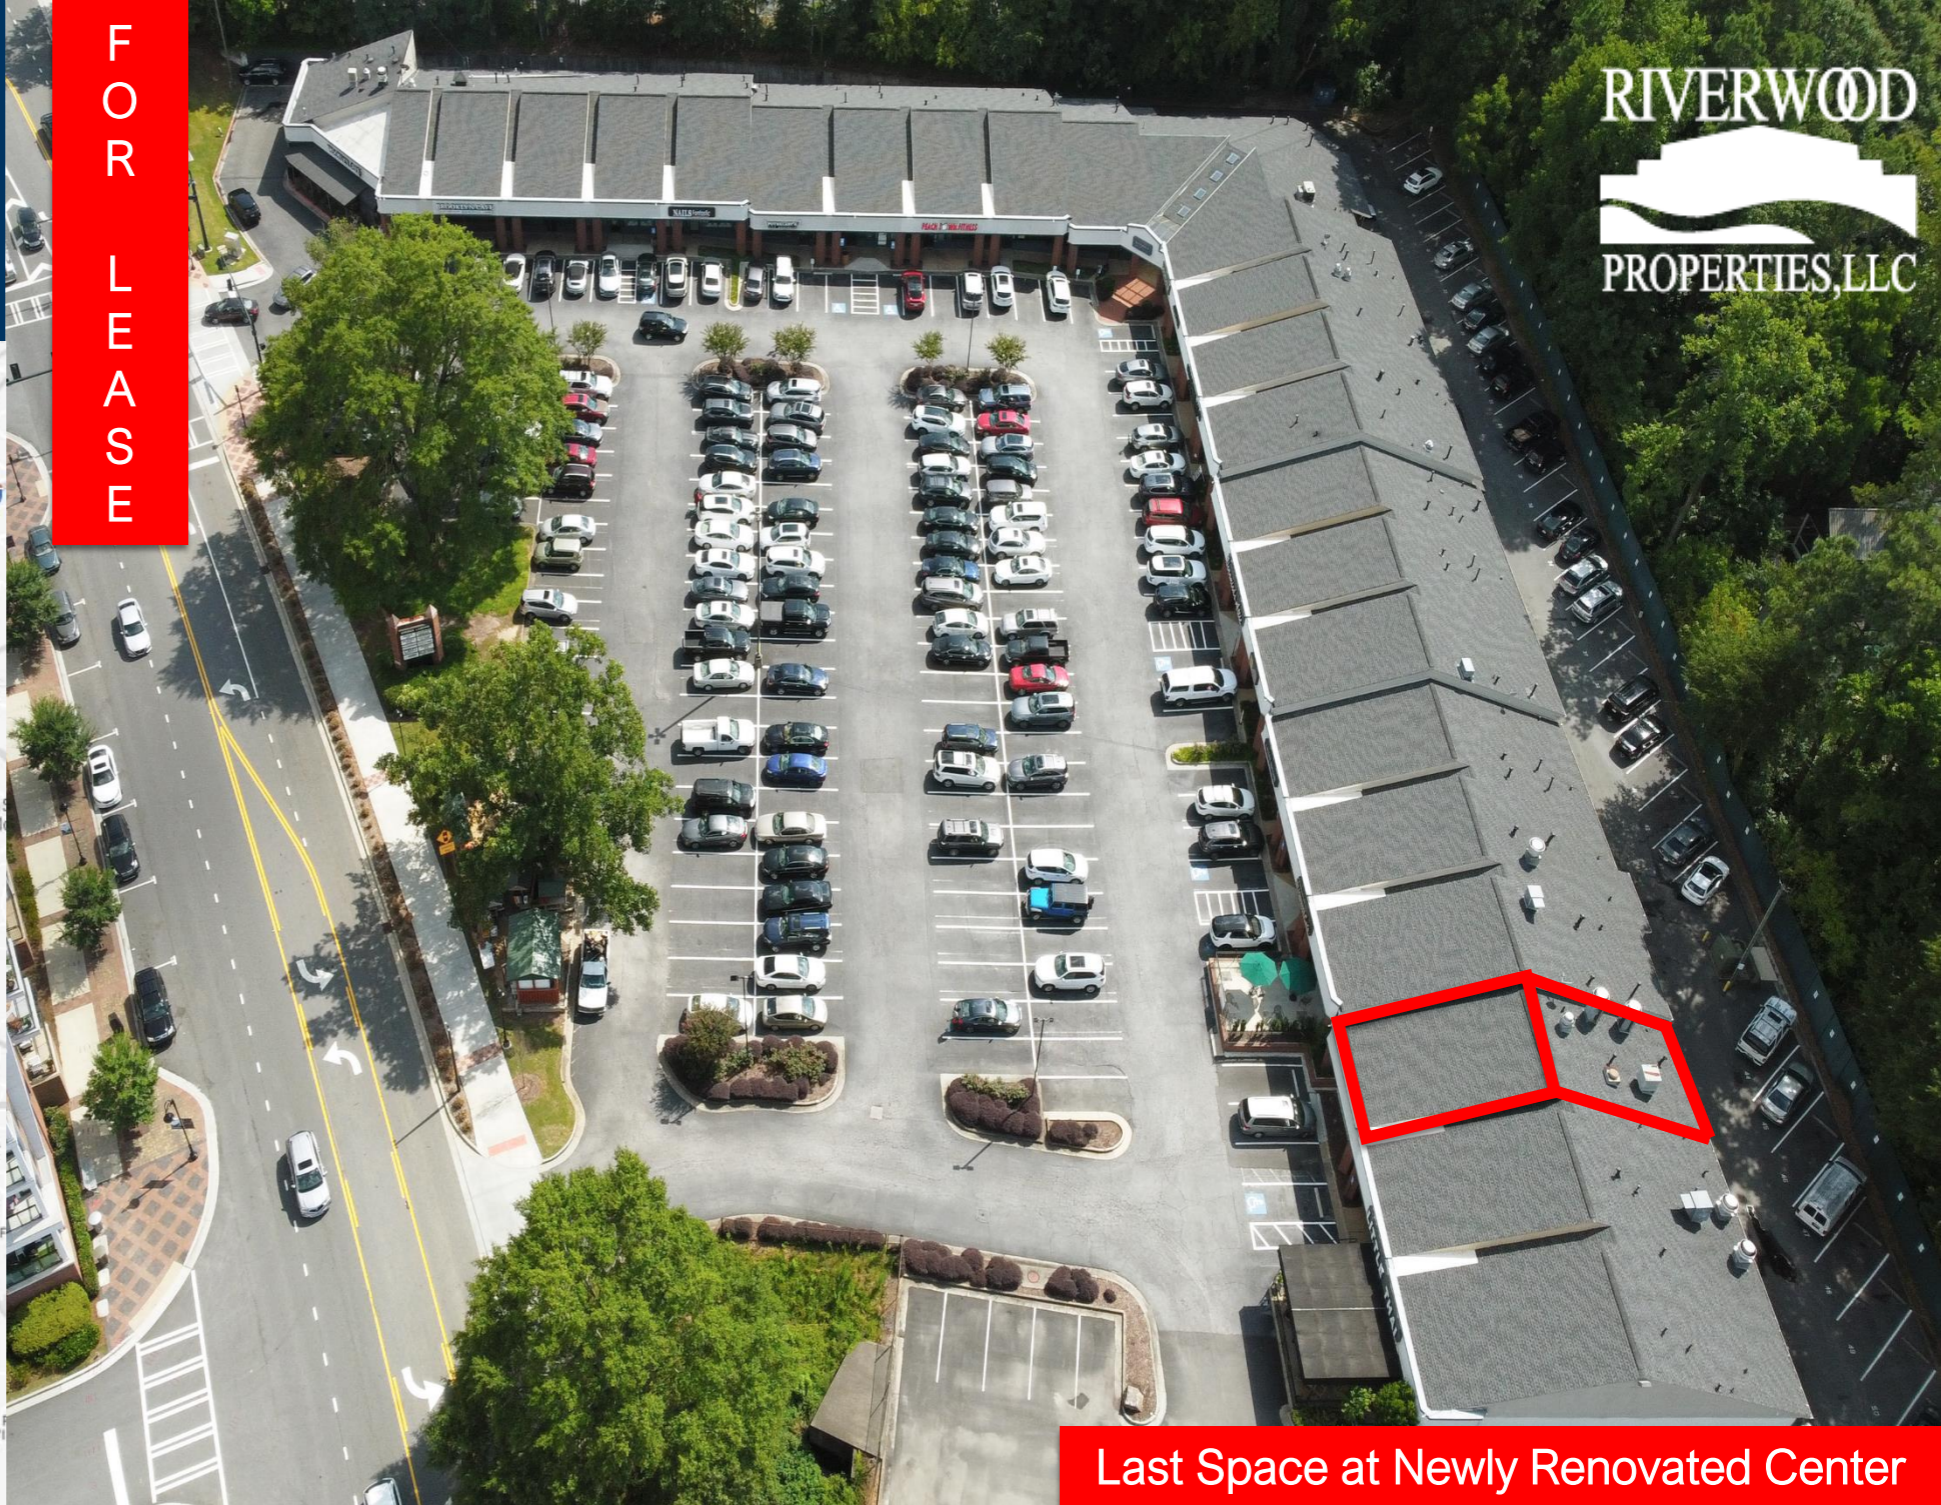

# Springs Landing

220 Sandy Springs Circle, NE  
Sandy Springs, Georgia 30328

RIVERWOOD  
PROPERTIES, LLC

Last Space at Newly Renovated Center

[riverwoodproperties.com](http://riverwoodproperties.com)

**Site Access:** Property is accessible via two curb cuts on Sandy Springs Circle with stoplight access.