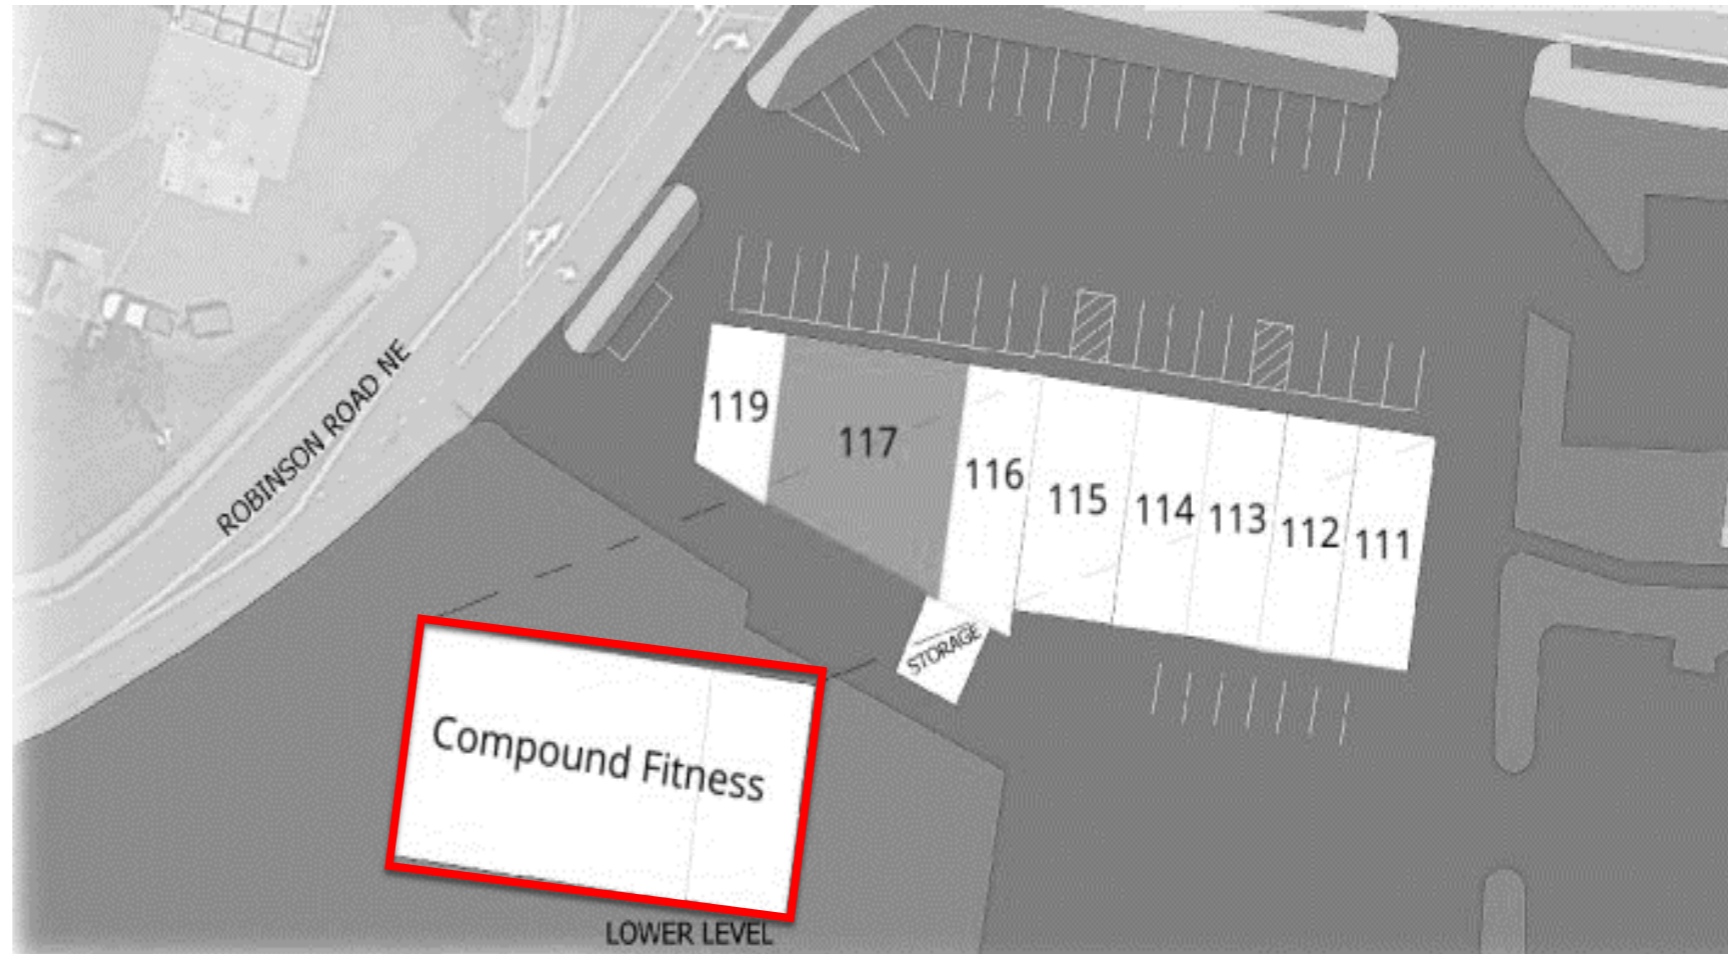

Village East

117 Bookmiser 1,990

113 Chopsticks China Bistro 1,000

101 Retail Space Available 3,800

114-115 Janey's Gym 2,100

116 Joy's Upholstery 800

111-112 Lili Nails 2,000

119 Owl Repair 750

GLA 12,540

Availability 3,800 SF

VILLAGE EAST Site Plan

AREA DEMOGRAPHICS

2023
Population

1 MILE	6,434
3 MILE	64,954
5 MILE	192,479

2023 Daytime
Population

1 MILE	5,719
3 MILE	23,513
5 MILE	97,243