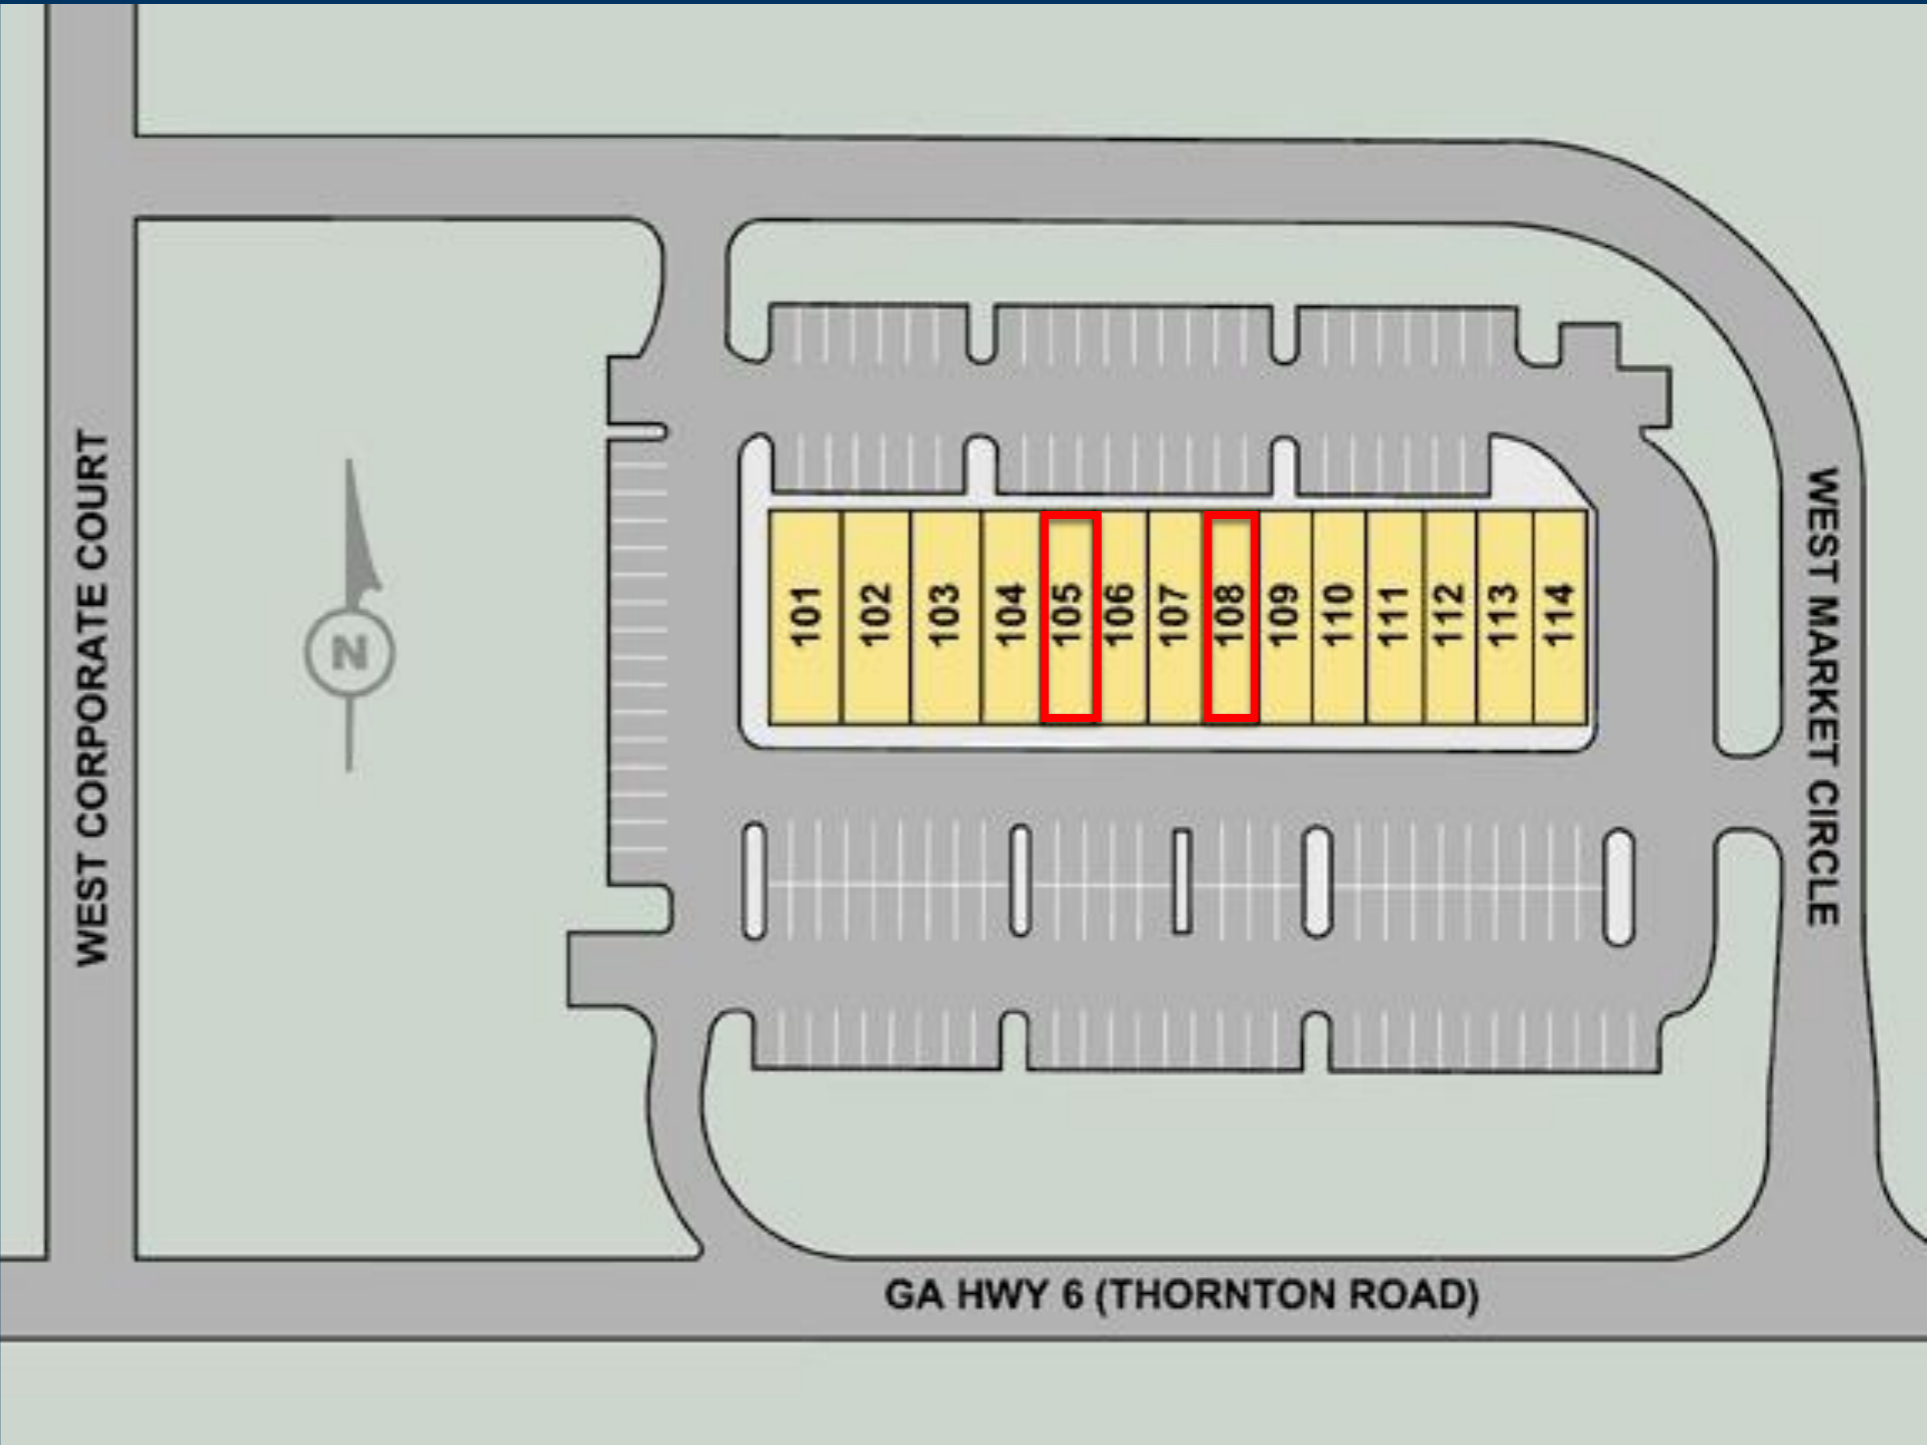

Thornton Promenade

639 Thornton Rd.
Lithia Springs, GA 30122

RIVERWOOD
PROPERTIES, LLC

Leasing Contacts

Allie Hodge
678-501-5342
allie@riverwoodproperties.com

Property Highlights

- The center is positioned with excellent visibility and two curb cuts along the going-to-work side of Thornton Road at its signalized intersection with West Corporate Court two miles north of I-20.
- Thornton Road is a major exit off of I-20, Atlanta's only east-west interstate highway.
- 36,705 VPD
- Retail Spaces Available | 1,260-1,330 SF

Thornton Promenade

101	Smoothie King	2,100
102	Xhale City	1,330
103	Nexeo Staffing	1,400
104	Domino's Pizza	1,400
105	Nail Salon Space Available	1,330
106	Contreju Jamaican Restaurant	1,260
107	First Acceptance	1,260
108	Retail Space Available	1,260
109	Avis Rent A Car	1,260
110	House of Beards	1,190
111	King Foot Massage	1,330
112	Title Tree Title Pawn	1,260
113	J. Buffalo's House	1,260
114	Jersey Mike's	1,400

Availability: 1,260-1,330 SF

THORNTON PROMENADE

Site Plan

AREA DEMOGRAPHICS

2023
Population

1 MILE	6,729
3 MILE	43,855
5 MILE	109,047

2023 Daytime
Population

1 MILE	7,225
3 MILE	17,914
5 MILE	51,118